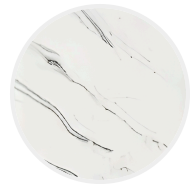

# 44+ Colors & Finishes

All colors available in Gloss (standard) or Matte (premium) finish. Custom colors available on request.

Carrara White

Calacatta Grey

Calacatta Gold

Fine Calacatta Grey

Fine Calacatta Brown