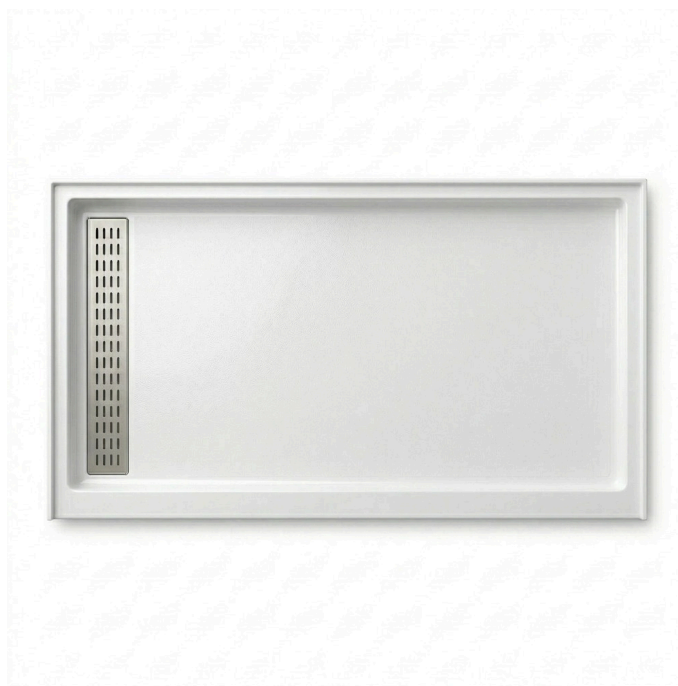

30"×60" Shower Pan Left Trench Drain

The 30"×60" Left Trench Drain shower pan by ARSTAR is a one-piece cultured marble shower base with a linear slot drain and textured anti-slip floor surface. The trench drain provides efficient drainage and a modern, barrier-free look on the left side. Pre-leveled for seamless installation. Ideal for

MATERIAL

Cultured Marble

DRAIN

Trench Drain

DRAIN LOCATION

Left

SIZES

30" × 60"

FINISH

Gloss & Matte

BEST SELLER

—