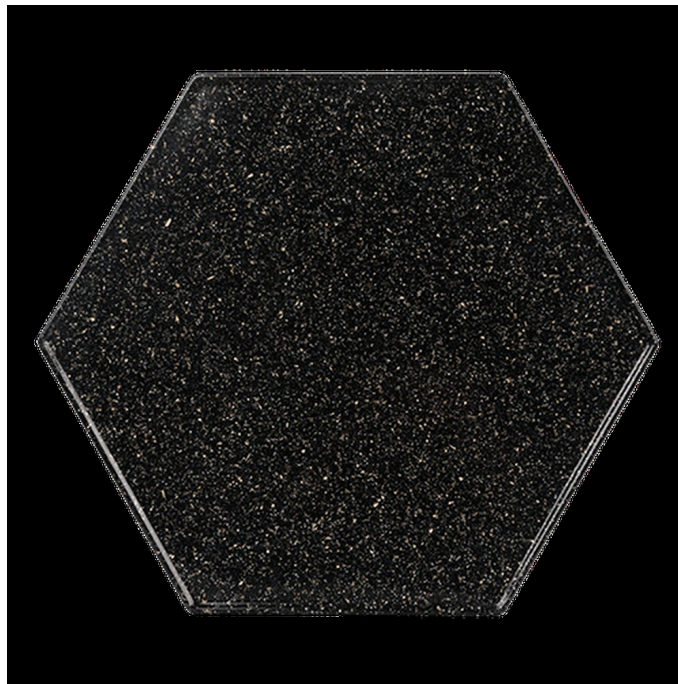

Hexagonal

The Hexagonal by ARSTAR is a cultured marble lazy susan with a modern hexagonal silhouette. 16" diameter, 3/4" thick, 9.9 lbs with a built-in 360° bearing for smooth rotation. Geometric design that pairs with minimalist and mid-century interiors. Non-porous gel coat surface resists stains and moisture

MATERIAL

Cultured Marble or Granite

DIAMETER

16"

THICKNESS

3/4"

WEIGHT

9.9 lbs

FINISH

Gloss

PATTERN

Hexagonal