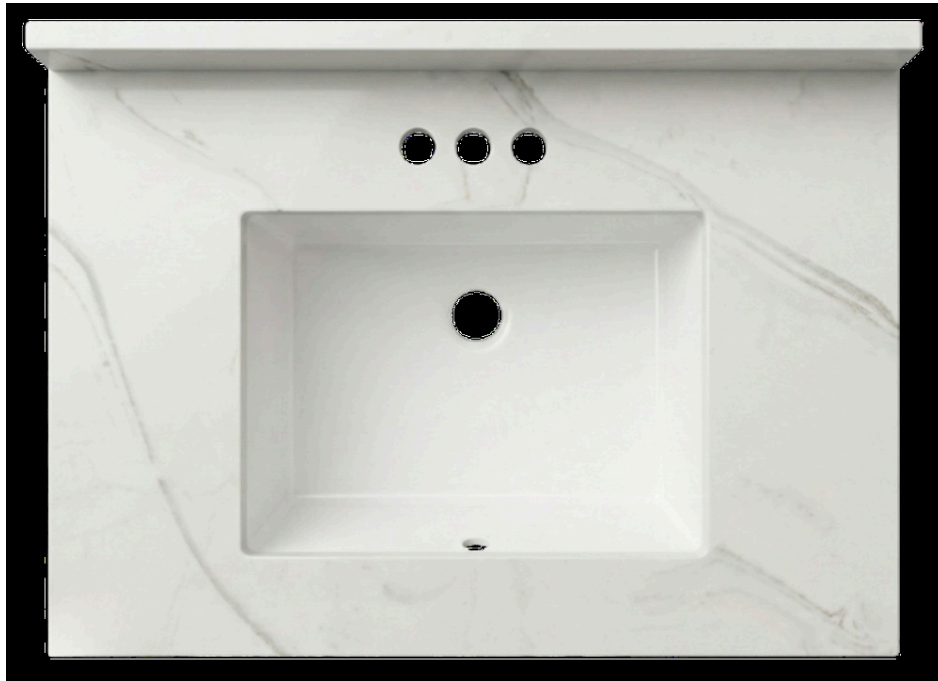

# Charlotte

Charlotte Series

The Charlotte by ARSTAR is a cultured marble vanity top with a deep rectangular bowl (7 12/16") and 1.1" thick profile. Clean flat-front aesthetic with no drip edge. Available from 25" to 61" wide, including a 61" double. Best seller for modern residential and hospitality projects. CSA B45.5 / IAPMO