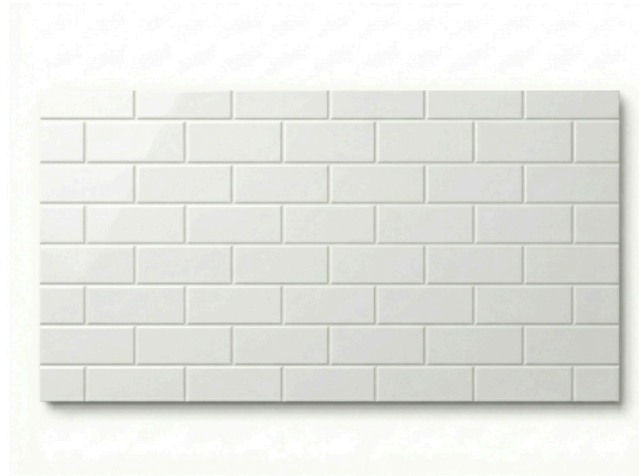

Brick 3×6

Classic Brick

The Brick 3×6 by ARSTAR is a seamless cultured marble shower panel system featuring a classic 3"×6" brick pattern. The most specified wall pattern for hotels and multifamily projects. Three-piece system covers side walls up to 36" and back walls up to 60", reaching 96" in height. Zero grout lines, n

MATERIAL Engineered Stone	THICKNESS 5/16"	PIECES 3-piece system
SIDE WALL Up to 36"	BACK WALL Up to 60"	HEIGHT Up to 96"
PATTERN Brick 3" × 6"	FINISH Cultured Marble or Granite	BEST SELLER Yes