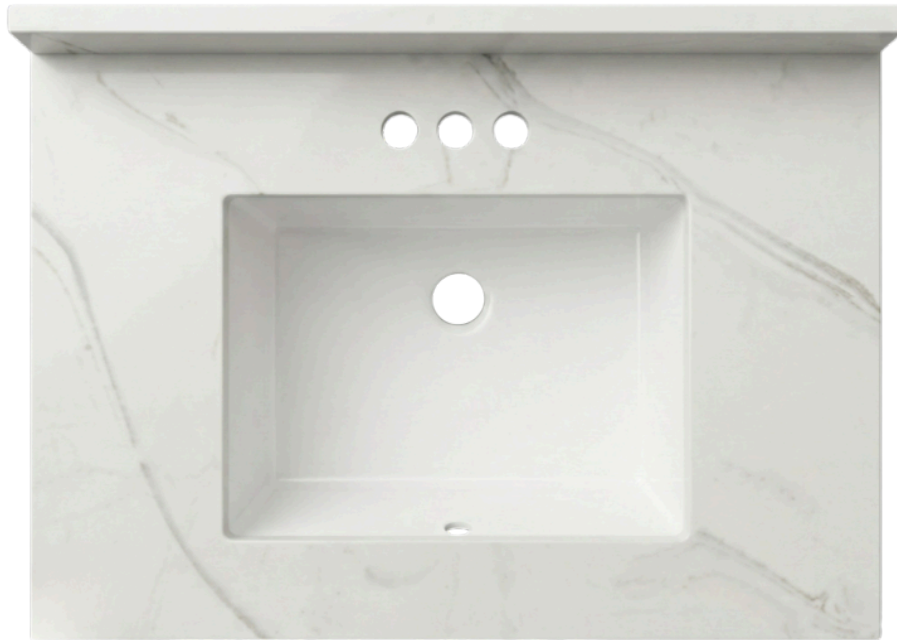

# Charlotte

Charlotte Series

The Charlotte by ARSTAR is a cultured marble vanity top with a deep rectangular bowl (7 12/16") and 1.1" thick profile. Clean flat-front aesthetic with no drip edge. Available from 25" to 61" wide, including a 61" double. Best seller for modern residential and hospitality projects. CSA B45.5 / IAPMO

**MATERIAL**

**Cultured Marble or Granite**

**BOWL SHAPE**

**Rectangular**

**BOWL DEPTH**

**7 12/16"**

**OVERALL DEPTH**

**22"**