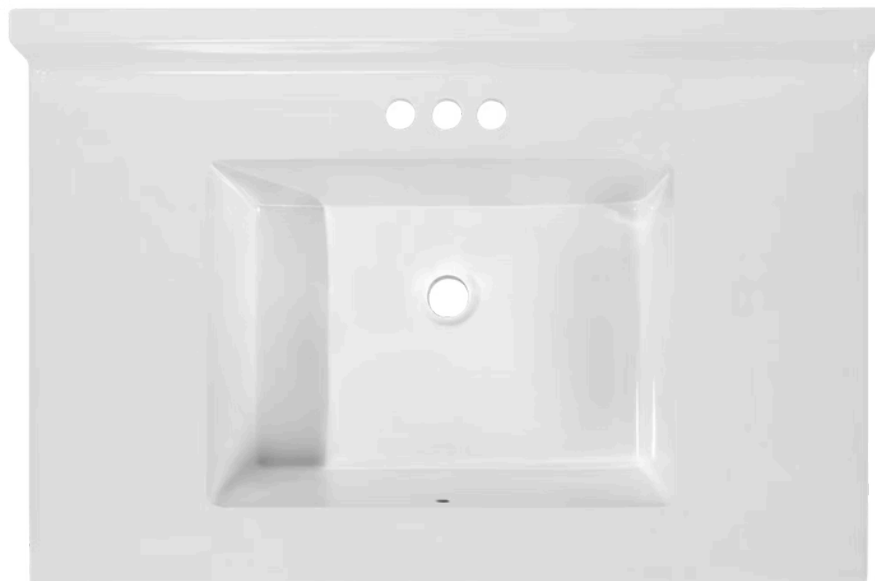

Christine

Christine

The Christine by ARSTAR is a minimalist cultured marble vanity top with a deep square bowl (7 12/16") and 1.1" thick profile. Backsplash and drip edge included. Available from 25" to 61" wide, including a 61" double. CSA B45.5 / IAPMO Z124 certified.

<p>MATERIAL Cultured Marble or Granite</p>	<p>BOWL SHAPE Square</p>	<p>BOWL DEPTH 7 12/16"</p>
<p>OVERALL DEPTH 22"</p>	<p>TOP THICKNESS 1.1"</p>	<p>FINISH Matte or Gloss</p>
<p>DRIP EDGE Yes</p>	<p>BACKSPLASH Included</p>	<p>OVERFLOW No</p>