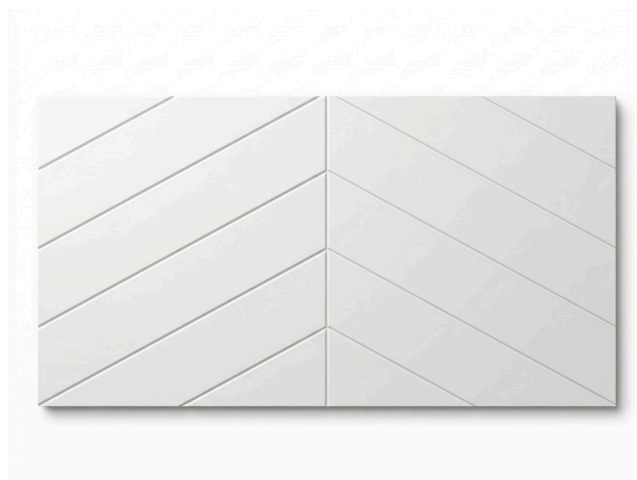

BACK WALL

Up to 60"

HEIGHT

Up to 96"

PATTERN

Textured Brick 6" × 24"

FINISH

Cultured Marble or Granite

BEST SELLER

—

Chevron

Premium Pattern

The Chevron by ARSTAR is a seamless cultured marble shower panel system with a premium chevron (herringbone) diagonal pattern. Designed for boutique hotels, luxury residential, and spec-driven hospitality projects. Three-piece system covers side walls up to 36" and back walls up to 60", reaching 96"