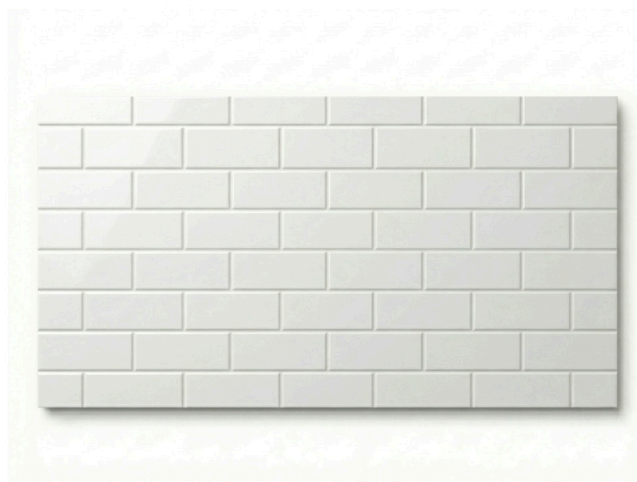

Sandy Copper

Copper Mountain

Stardust

Black Galaxy

Brick 3×6

Classic Brick

The Brick 3×6 by ARSTAR is a seamless cultured marble shower panel system featuring a classic 3"×6" brick pattern. The most specified wall pattern for hotels and multifamily projects. Three-piece system covers side walls up to 36" and back walls up to 60", reaching 96" in height. Zero grout lines, n