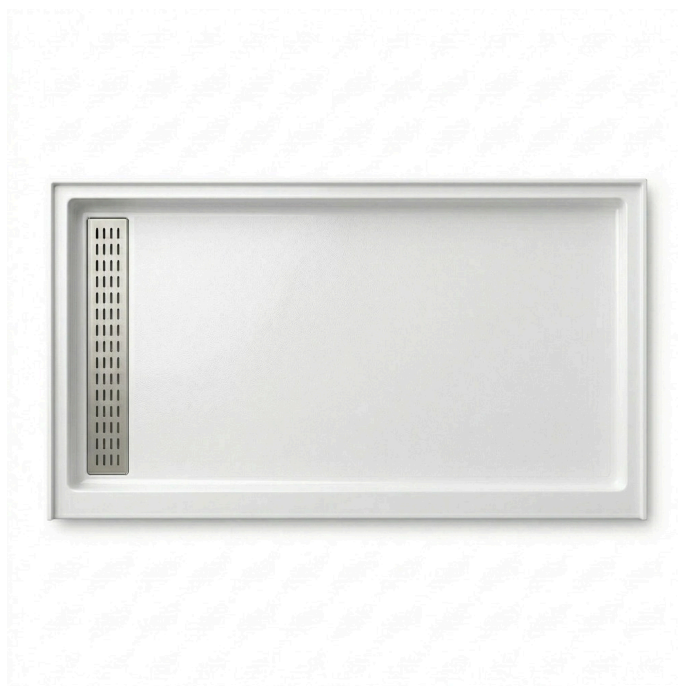

Vertical Brick

The Vertical Brick 3×6 by ARSTAR is a seamless cultured marble shower panel system featuring a 3"×6" brick pattern laid in a vertical (stacked) orientation. The vertical stack elongates the room visually and reads more contemporary than the traditional horizontal brick, while keeping the same hotel-

MATERIAL**Cultured Marble****DRAIN****Standard Drain****DRAIN LOCATION****Right****SIZES****30" × 60"****FINISH****Gloss & Matte****BEST SELLER****—**

30"×60" Shower Pan Left Drain

The 30"×60" Left Drain shower pan by ARSTAR is a one-piece cultured marble shower base with a textured anti-slip floor surface. The drain is positioned on the left side for compatibility with existing left-side plumbing rough-ins. Pre-leveled for seamless installation. Matches 30"×60" shower wall pa

MATERIAL**Cultured Marble****DRAIN****Standard Drain****DRAIN LOCATION****Left****SIZES****30" × 60"****FINISH****Gloss & Matte****BEST SELLER****—**

30"×60" Shower Pan Right Trench Drain

The 30"×60" Right Trench Drain shower pan by ARSTAR is a one-piece cultured marble shower base with a linear slot drain and textured anti-slip floor surface. The trench drain is positioned 10.13" from the backwall and 8.13" from the sidewall for efficient drainage and a modern, barrier-free look. Pr

MATERIAL**Cultured Marble****DRAIN****Trench Drain****DRAIN LOCATION****Right****SIZES****30" × 60"****FINISH****Gloss & Matte****BEST SELLER****—**

30"×60" Shower Pan Left Trench Drain

The 30"×60" Left Trench Drain shower pan by ARSTAR is a one-piece cultured marble shower base with a linear slot drain and textured anti-slip floor surface. The trench drain provides efficient drainage and a modern, barrier-free look on the left side. Pre-leveled for seamless installation. Ideal for