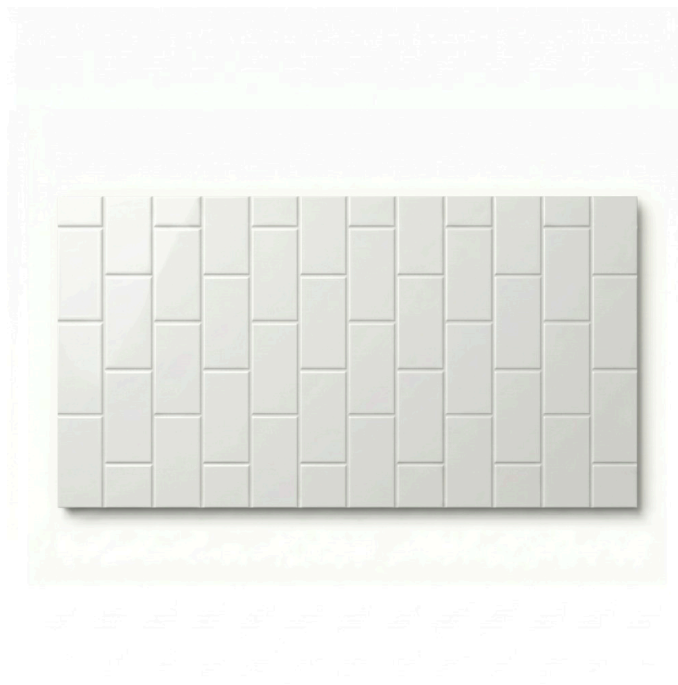

Vertical Brick 3×6

Vertical Brick

The Vertical Brick 3×6 by ARSTAR is a seamless cultured marble shower panel system featuring a 3"×6" brick pattern laid in a vertical (stacked) orientation. The vertical stack elongates the room visually and reads more contemporary than the traditional horizontal brick, while keeping the same hotel-

MATERIAL Engineered Stone	THICKNESS 5/16"	PIECES 3-piece system
SIDE WALL Up to 36"	BACK WALL Up to 60"	HEIGHT Up to 96"
PATTERN Vertical Brick 3" × 6"	FINISH Cultured Marble or Granite	BEST SELLER —