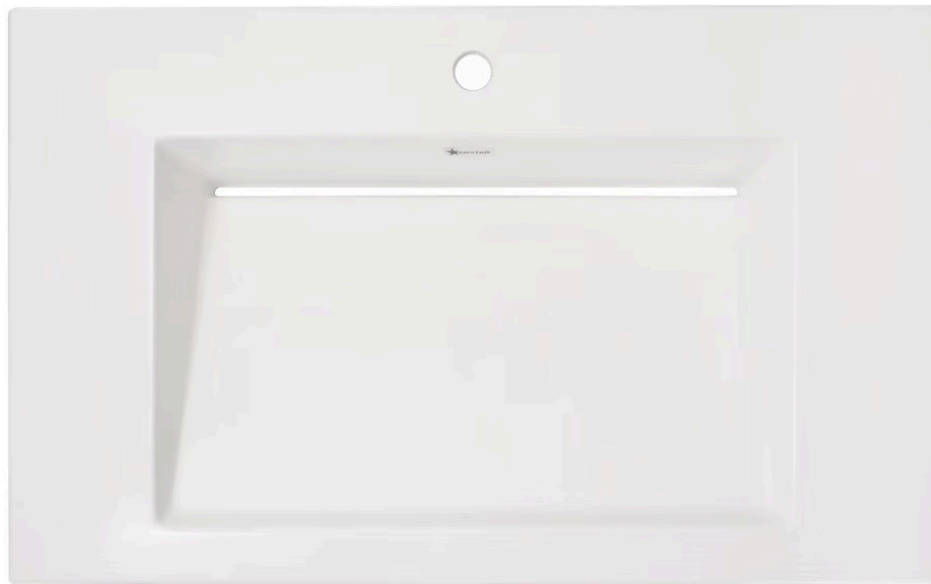

Catherine

Catherine

The Catherine by ARSTAR is a minimalist cultured marble vanity top with a thick 1.6" profile and rectangular bowl. No drip edge, no overflow, no backsplash — pure form. Available in 19" and 22" depths, 31" to 49" wide. CSA B45.5 certified. 44+ colors.

MATERIAL Cultured Marble or Granite	BOWL SHAPE Rectangular	BOWL DEPTH 6 1/4"
OVERALL DEPTH 19" and 22"	TOP THICKNESS 1.6"	FINISH Matte or Gloss
DRIP EDGE No	BACKSPLASH No	OVERFLOW No

AVAILABLE SIZES

Single Bowl: 31" x 19" · 31" x 22" · 37" x 22" · 49" x 22"