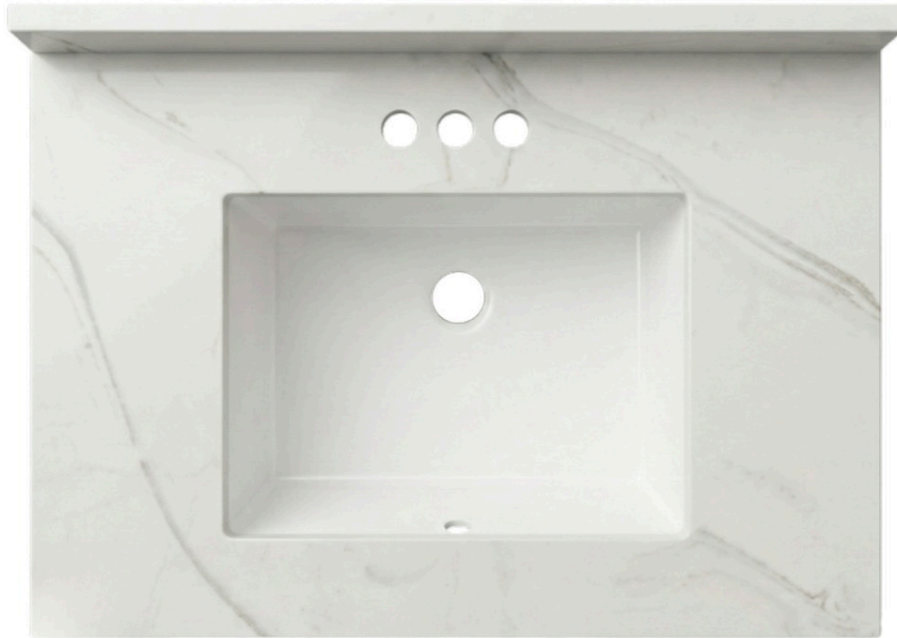

Charlotte

Charlotte Series

The Charlotte by ARSTAR is a cultured marble vanity top with a deep rectangular bowl (7 12/16") and 1.1" thick profile. Clean flat-front aesthetic with no drip edge. Available from 25" to 61" wide, including a 61" double. Best seller for modern residential and hospitality projects. CSA B45.5 / IAPMO

MATERIAL

Cultured Marble or Granite

BOWL SHAPE

Rectangular

BOWL DEPTH

7 12/16"

OVERALL DEPTH

22"

TOP THICKNESS

1.1"

FINISH

Matte or Gloss

DRIP EDGE

No

BACKSPLASH

Included

OVERFLOW

No

AVAILABLE SIZES

Single Bowl: 25" x 22" · 31" x 22" · 37" x 22" · 49" x 22" · 61" x 22"

Double Bowl: 61" x 22"